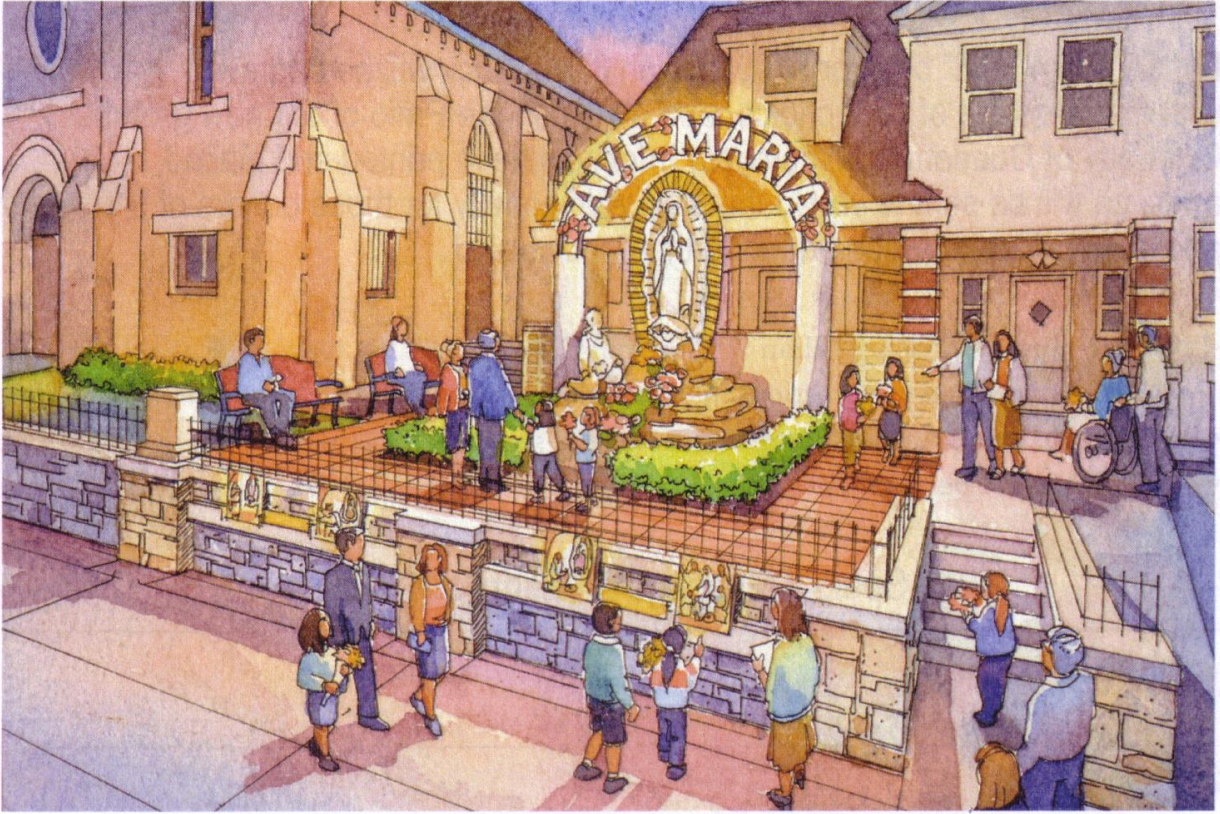

Future Grotto at Our Lady of Guadalupe Shrine

LADRILLOS For A LIFETIME

Bricks engraved with your special message to be placed in the patio at the new grotto of Our Lady Of Guadalupe.

Be a **PERMANENT** part of
Our Lady of Guadalupe Shrine...

DISPLAY A SPECIAL MESSAGE...

HONOR YOUR LOVED ONES...

If interested please view other side.

For \$500 a 4" x 8" brick or \$1000 for an 8"x 8" brick will be engraved with the message of your choice, and placed in the Patio of our new grotto at Our Lady of Guadalupe. When your brick has been printed and placed, a replica will be sent to you in the mail. Additionally for those donors of \$1000 and above, your name will be added to the donor wall.